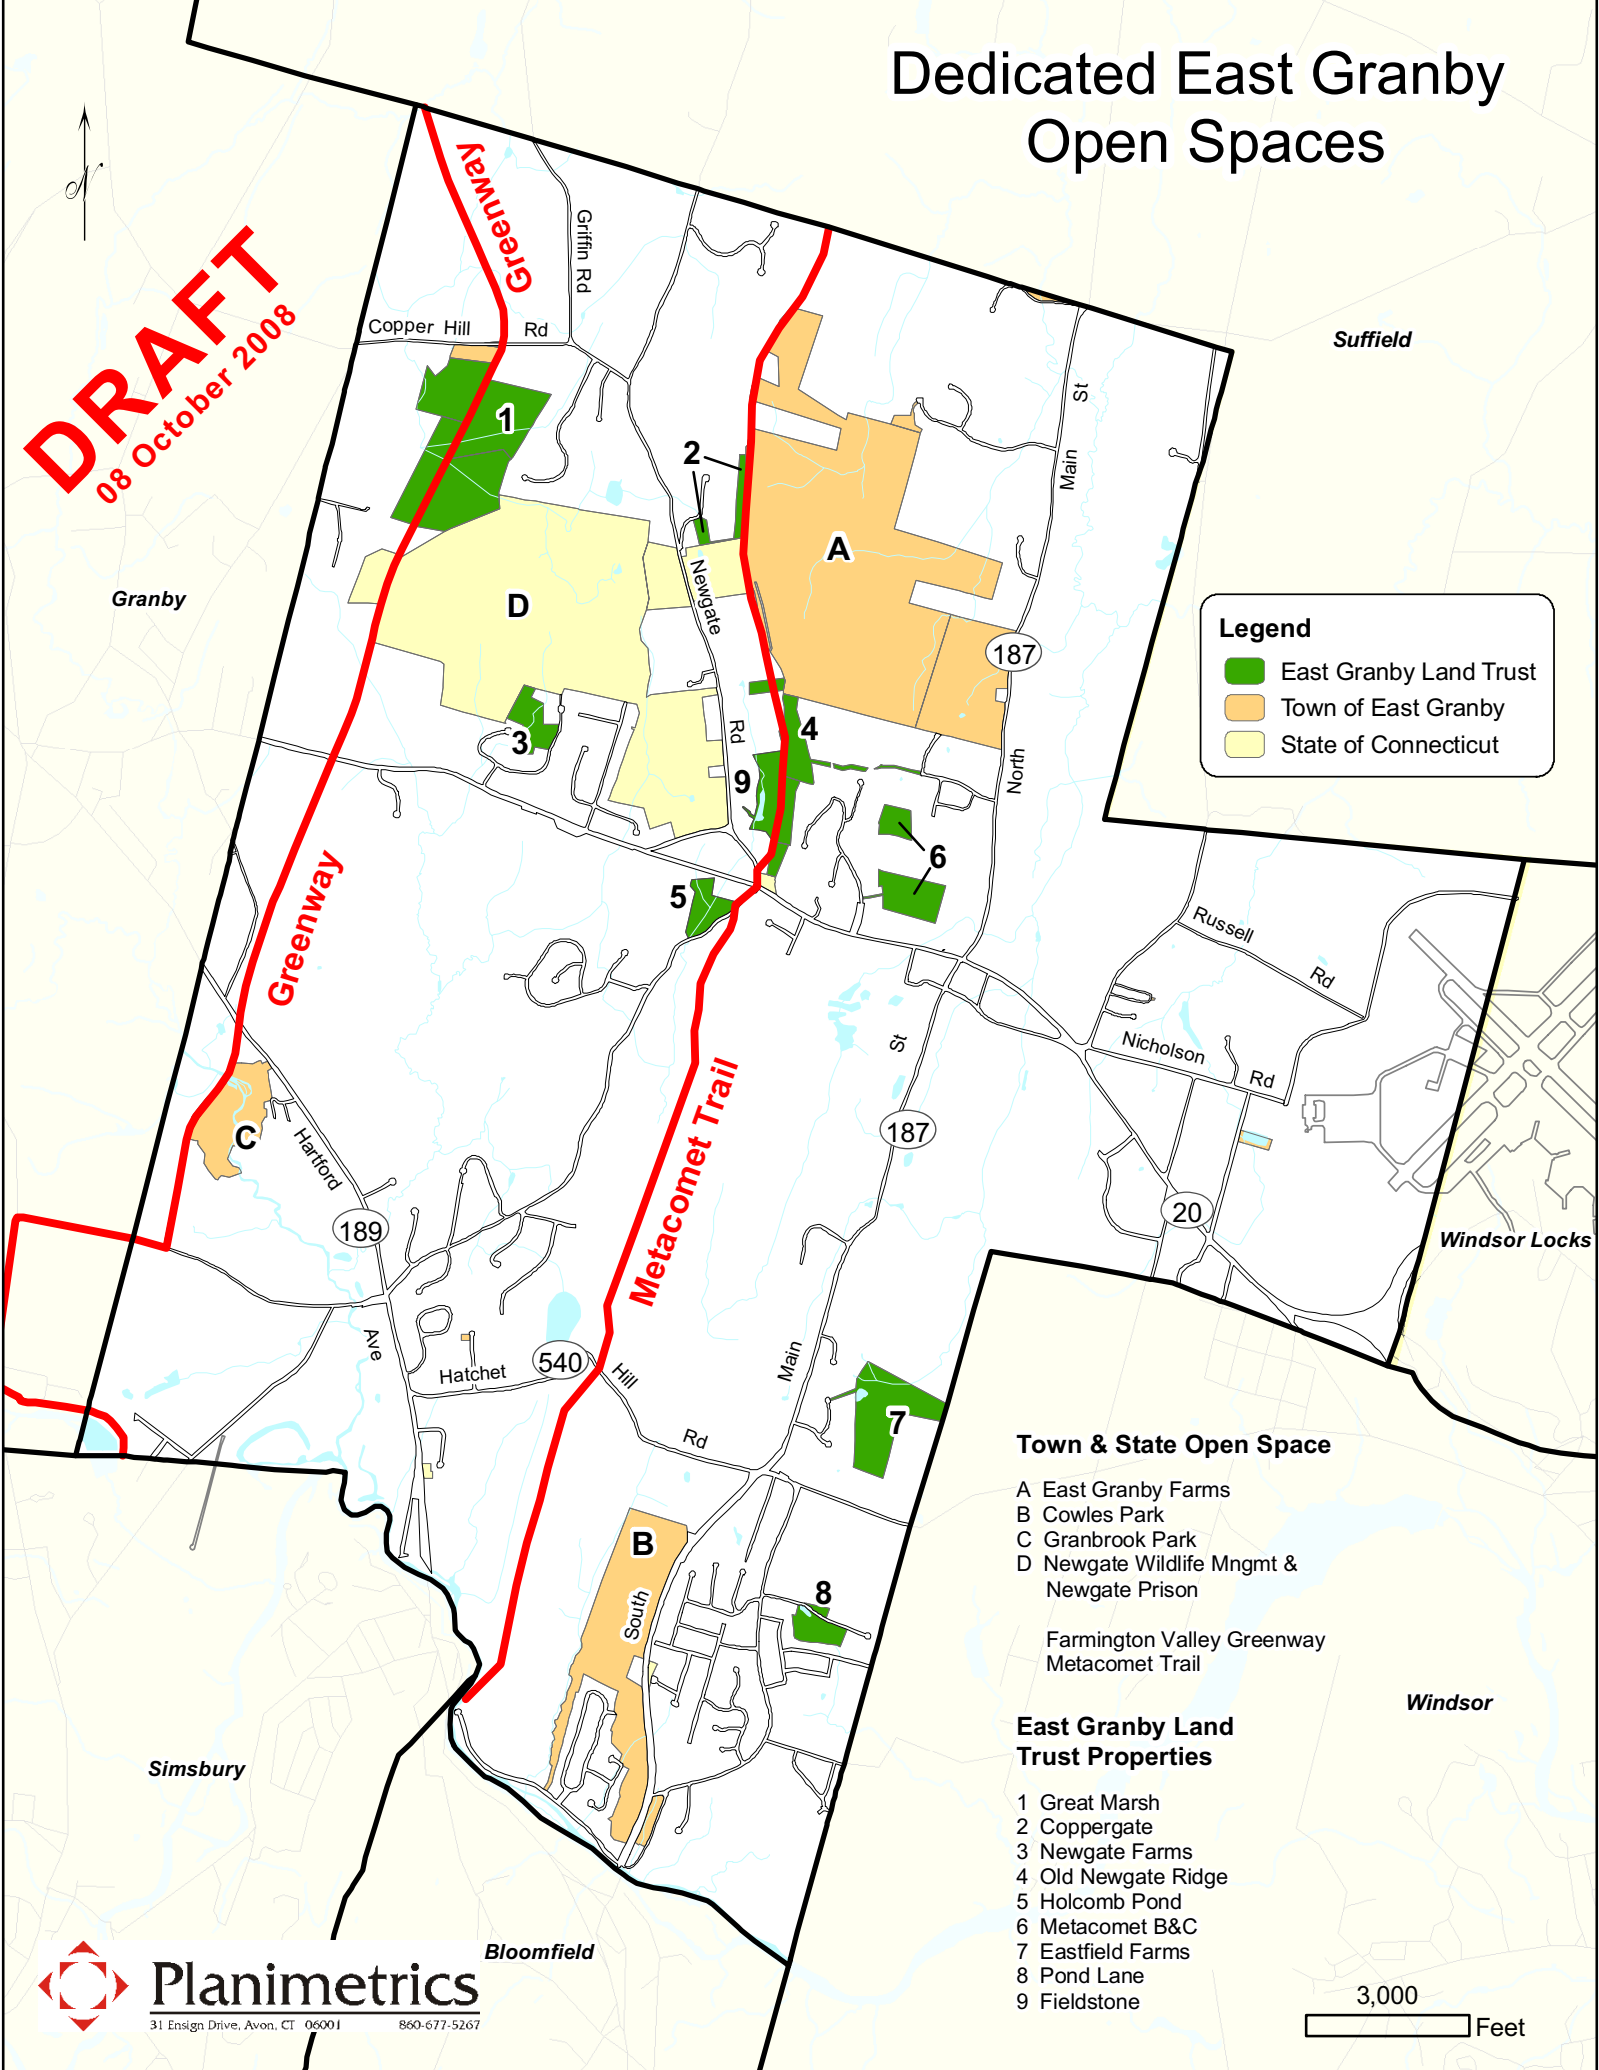

Dedicated East Granby Open Spaces

DRAFT
08 October 2008

Legend

- East Granby Land Trust
- Town of East Granby
- State of Connecticut

Town & State Open Space

- A East Granby Farms
- B Cowles Park
- C Granbrook Park
- D Newgate Wildlife Mngmt & Newgate Prison

Farmington Valley Greenway
Metacomet Trail

East Granby Land Trust Properties

- 1 Great Marsh
- 2 Coppergate
- 3 Newgate Farms
- 4 Old Newgate Ridge
- 5 Holcomb Pond
- 6 Metacomet B&C
- 7 Eastfield Farms
- 8 Pond Lane
- 9 Fieldstone