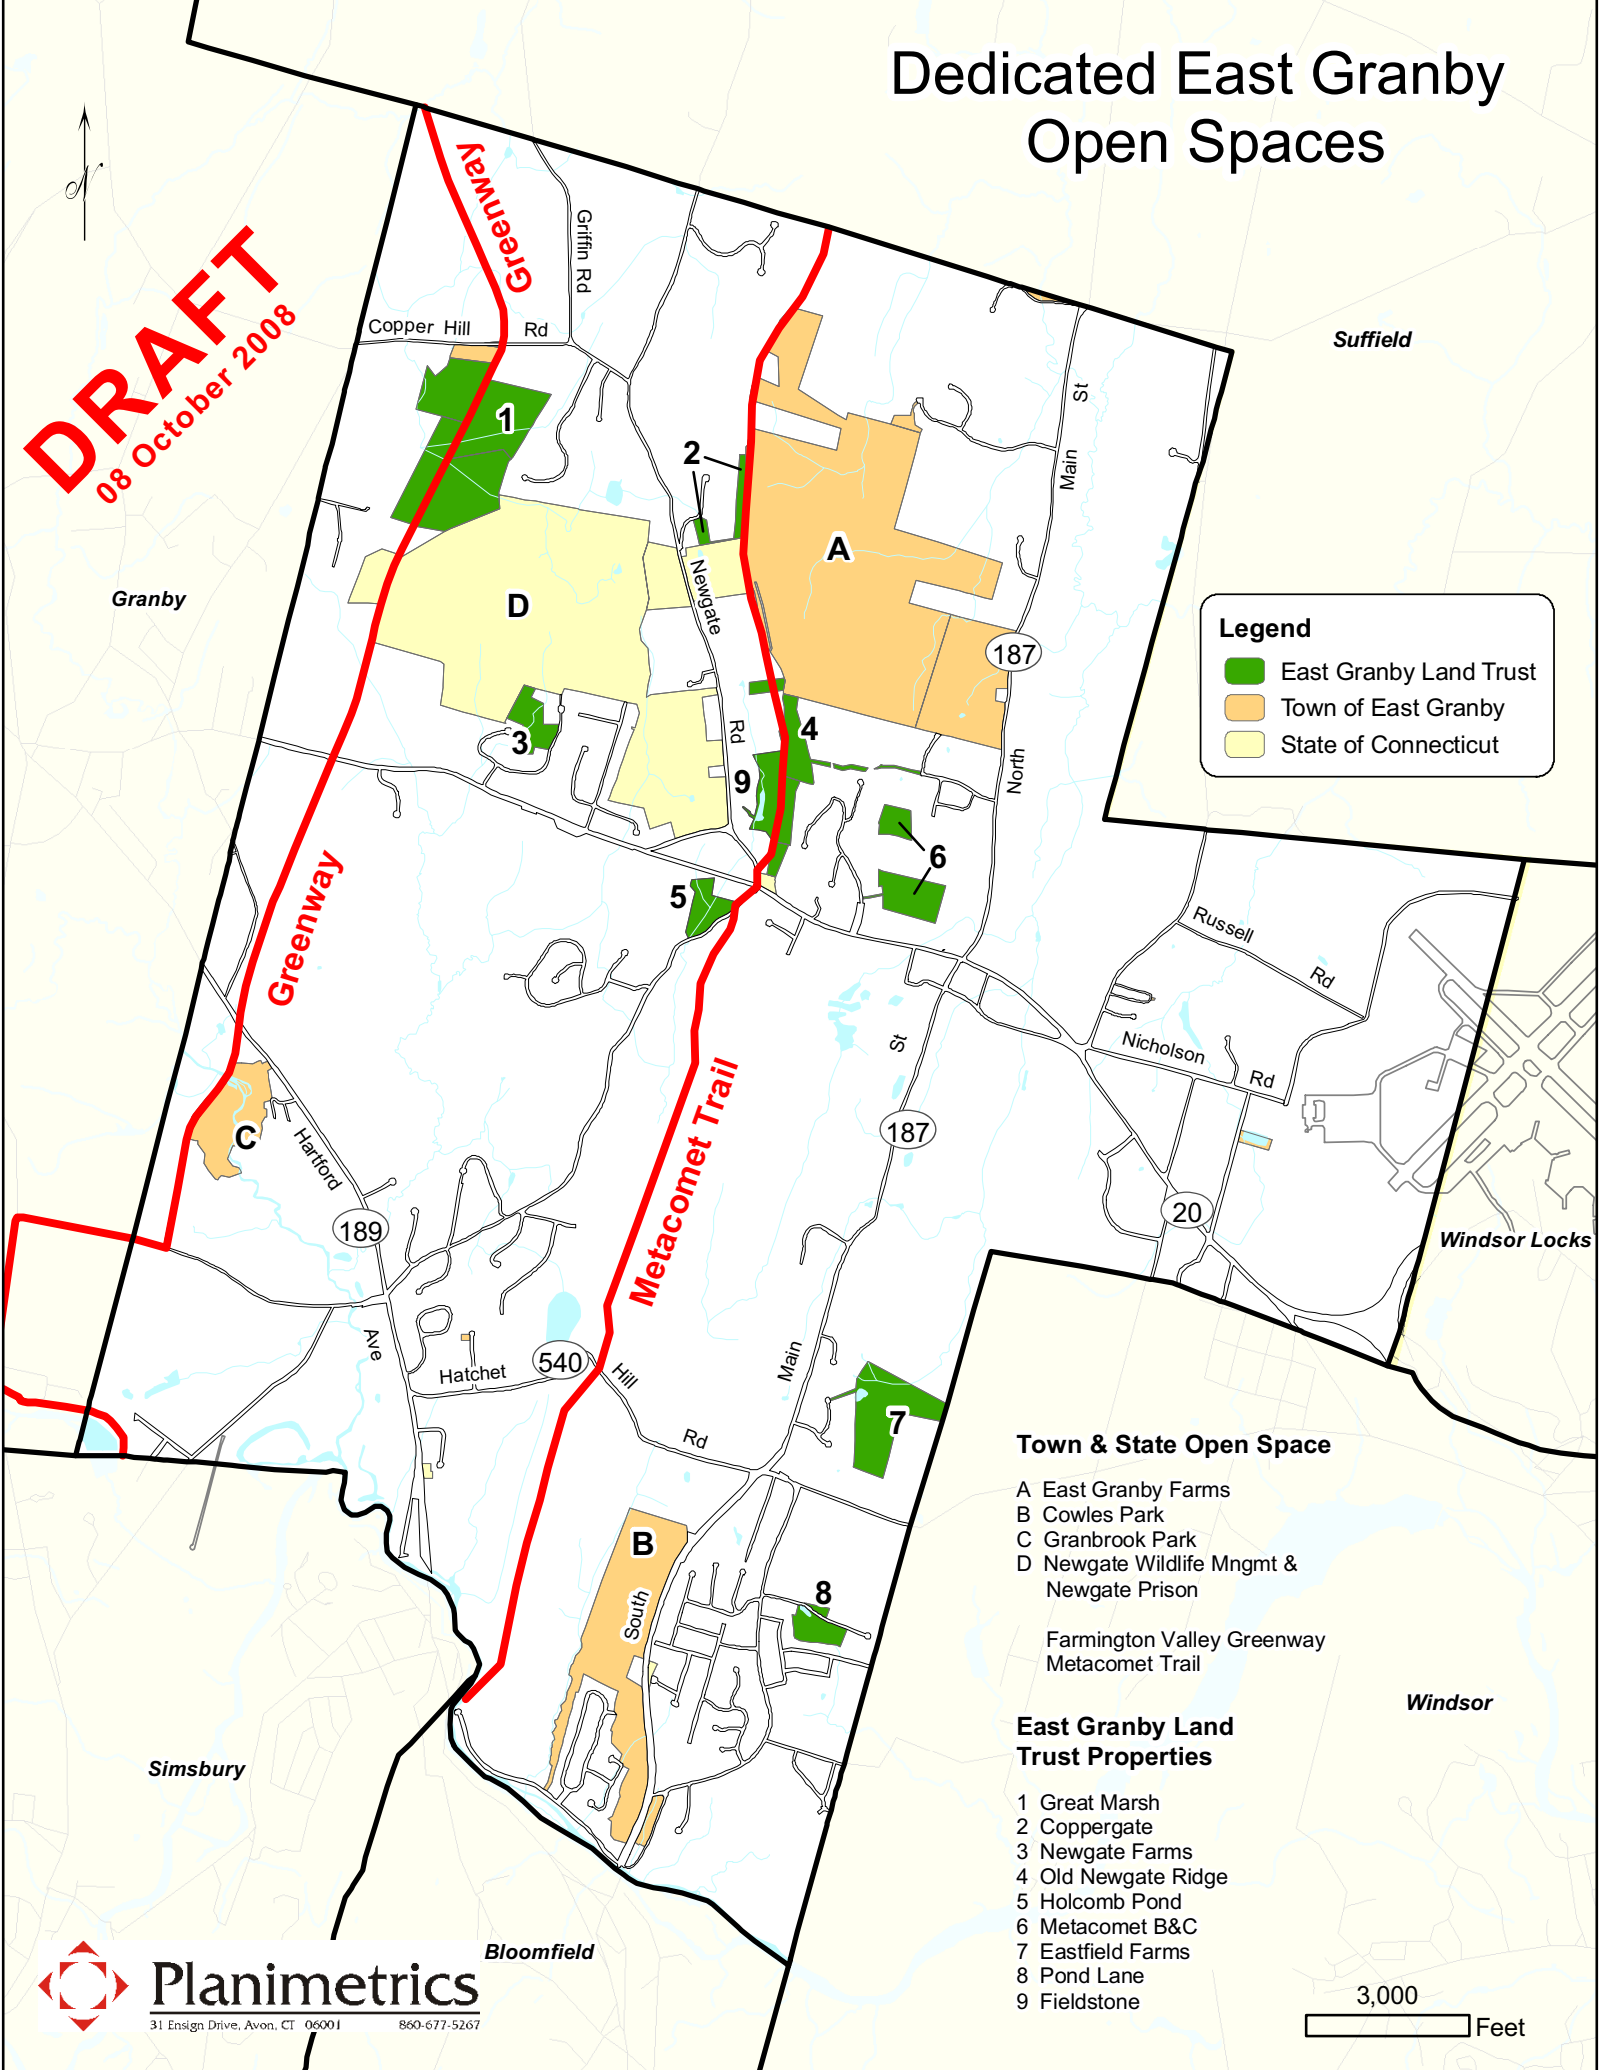

# Dedicated East Granby Open Spaces

**DRAFT**  
08 October 2008

**Legend**

- East Granby Land Trust
- Town of East Granby
- State of Connecticut

**Town & State Open Space**

- A East Granby Farms
- B Cowles Park
- C Granbrook Park
- D Newgate Wildlife Mngmt & Newgate Prison

Farmington Valley Greenway  
Metacomet Trail

**East Granby Land Trust Properties**

- 1 Great Marsh
- 2 Coppergate
- 3 Newgate Farms
- 4 Old Newgate Ridge
- 5 Holcomb Pond
- 6 Metacomet B&C
- 7 Eastfield Farms
- 8 Pond Lane
- 9 Fieldstone